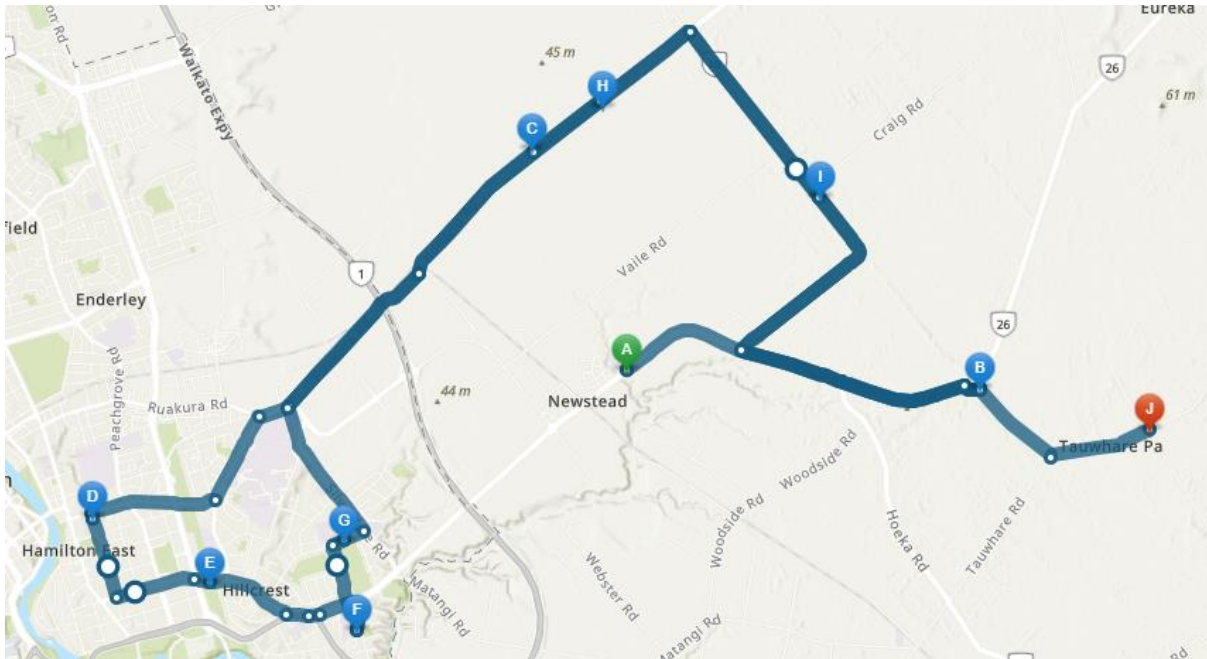

D030515 PM

Route and directions for D030515_PM_ACTIVE

Route Details

- 42.48km

Directions

1. Start at Newstead Model Country School, SH 26, Newstead, Hamilton, 3286, NZL
2. Go northeast on SH 26 toward Marshmeadow Rd
3. Turn right on Platt Rd
4. Turn left on Oak View Pl
5. Arrive at 12-14 Oak View Pl, Newstead, Hamilton, 3287, on the right
6. Depart 12-14 Oak View Pl, Newstead, Hamilton, 3287
7. Go back southwest on Oak View Pl
8. Turn right on Platt Rd
9. Turn left on SH 26
10. Turn right on Marshmeadow Rd (SH 1B)
11. Turn left on Holland Rd (SH 1B)
12. Turn right on Ruakura Rd
13. At the roundabout, take the second exit onto Ruakura Rd
14. At the roundabout, take the first exit onto 10 (Knighton Rd)
15. At the roundabout, take the second exit onto Clyde St
16. Turn left on Firth St